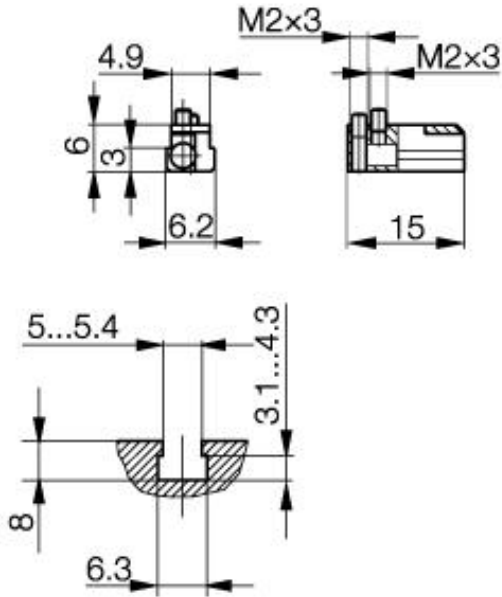

Accessories: Mounting unit BMF 303-HW-33

Common Data

Version
Usable with

Bracket for BMF 303-HW-33
in connection with BMF 303K-..for
Pneumatic cylind

Mechanical Data

Material
Weight

aluminium
2g

Datasheet number::